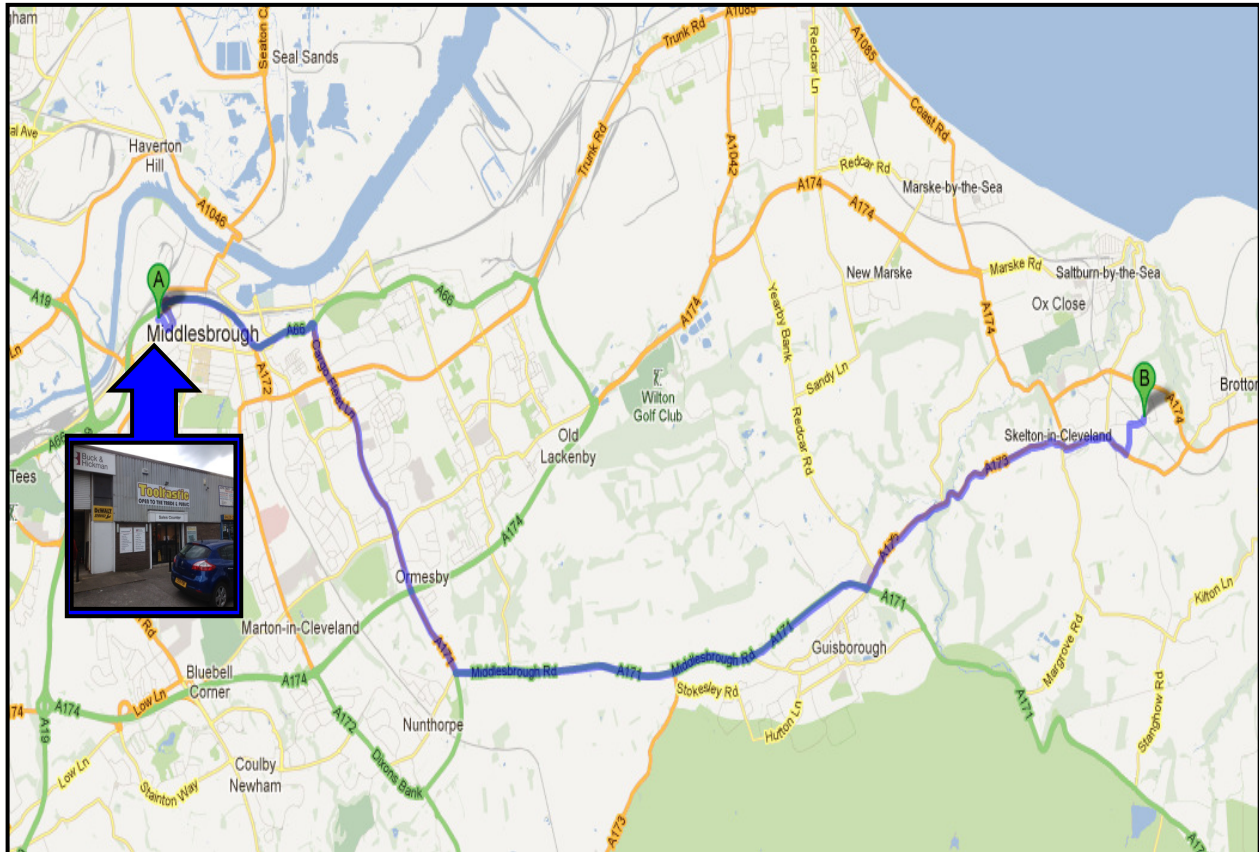

Directions from:
Buck & Hickman, Cannon Park Ind Est. TS1 5JU to
Skinningrove (Saltburn-by-the-Sea), TS13 4ET

Distance: **14.7 miles**, about **30 minutes**
Start: **TS1 5JU**

- | | |
|---|-------------|
| 1 Start out at Buck & Hickman on Cannon Park Way | 0.0 miles |
| 2 Turn left onto Newport Road – B6541 | 0.15 miles |
| 3 At traffic signals turn left on to the B1272 (sign posted Stockton, Teesport) | 0.23 miles |
| 4 At roundabout take the 3rd exit, then merge onto the A66 (Teesport/M'bro Centre) | 2.30 miles |
| 5 At roundabout take the 4th exit onto the Cargo Fleet Lane - A171 | 10.80 miles |
| 6 At roundabout take the 1st exit onto the Church Lane – A173 | 13.50 miles |
| 7 Continue on High Street | 14.30 miles |
| 8 Turn left onto Byland Road | 14.50 miles |
| 9 Turn right onto Station lane, destination will on the left | 14.70 miles |
| Finish: Arrive at Skinningrove Works, Saltburn-by-the-Sea TS13 4ET | 14.70 miles |